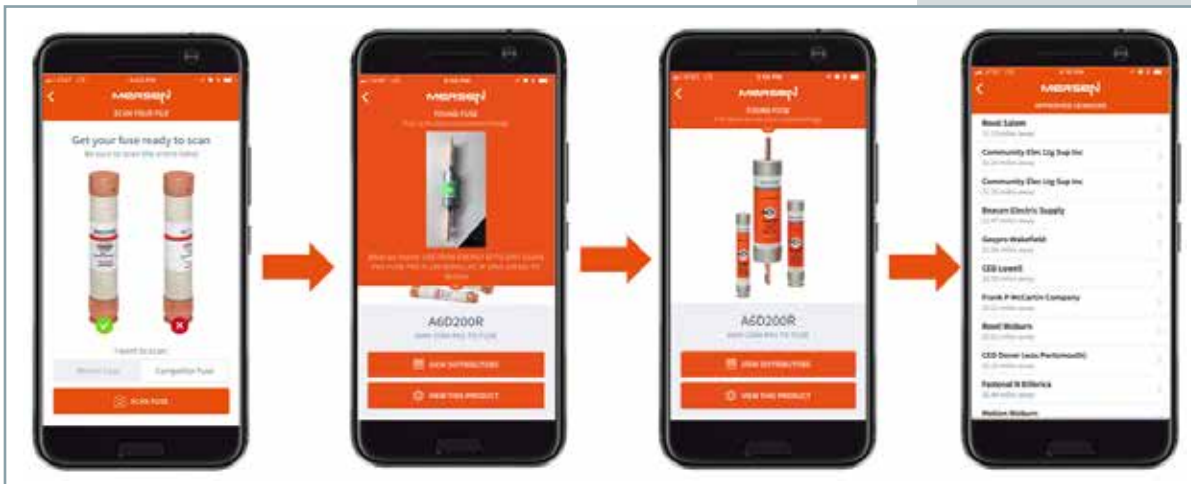

MERSEN'S PRODUCT RECOGNITION APP

Our new App lets you:

- Search for a product via:
 - Photo
 - Text
- Identify Mersen and competitive products
- Locate Sales Reps
- Use motor and transformer tables to look up products

Mersen's Product Recognition App is available for download from the App Store or Google Play.

Identify Fuse by Photo: Use your mobile device to scan the fuse you would like to identify. Mersen's Product Recognition App will suggest a match based on your photo.

Motor / Transformer Lookup: Enter voltage rating details into the easy to use template and Mersen will find a suitable fuse.