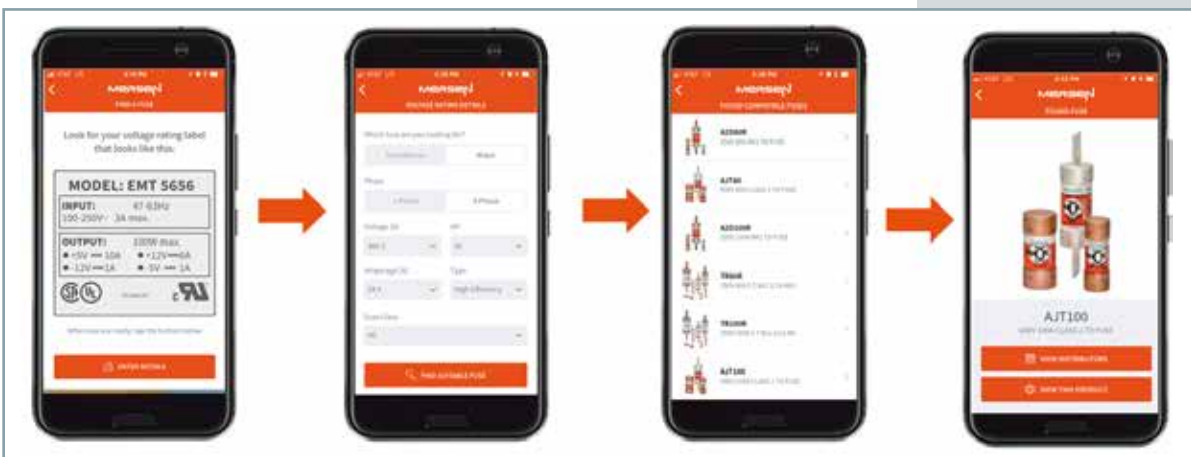

MERSEN'S PRODUCT RECOGNITION APP

Our new App lets you:

- Search for a product via:
 - Photo
 - Text
- Identify Mersen and competitive products
- Locate Sales Reps
- Use motor and transformer tables to look up products

Mersen's Product Recognition App is available for download from the App Store or Google Play.

Identify Fuse by Photo: Use your mobile device to scan the fuse you would like to identify. Mersen's Product Recognition App will suggest a match based on your photo.

Motor / Transformer Lookup: Enter voltage rating details into the easy to use template and Mersen will find a suitable fuse.